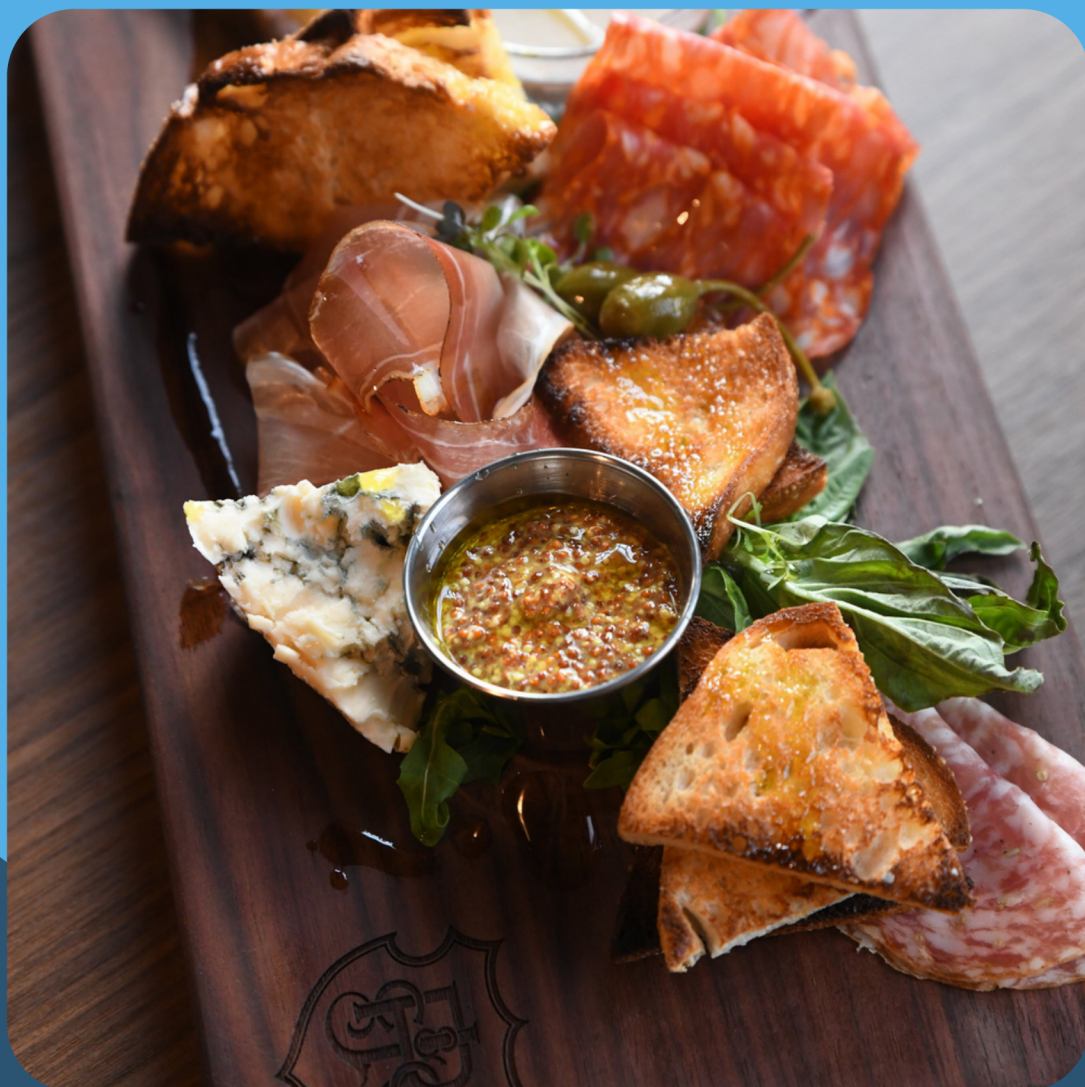

Shawnee Mission Trips

2024

Travel Showcase

- Wednesday, February 28
- Shawnee: 9:20am/10:20am-2:35/3:35pm
- Mission: 9:35am/10:35am-2:15pm/3:15pm
- Cost: \$93/person

Andre's

The Roasterie

Bizz & Weezy's

Chocolate & Coffee

Spring Song

- Saturday, March 30
- Shawnee: 2:00pm-7:50pm
- Mission: 2:20pm-7:30pm
- Cost: \$112/person

Missouri Capital Tour

- Thursday, April 18
- *Mission: 6:30am-8:00pm
- Cost: \$136/person

***This trip has only ONE pick up location- Mission.**